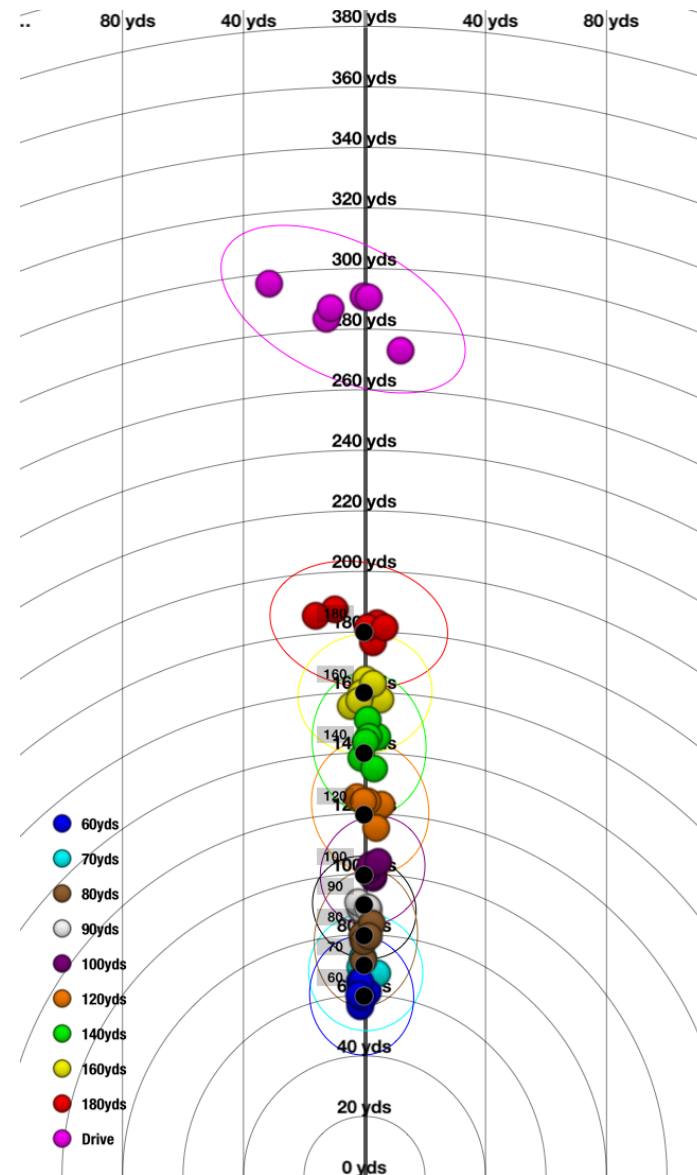

Combine

Justin Thomas

Sep 30, 2014

TrackMan A/S, Stubbeled 2, DK-2950 Vedbæk, Denmark

TEST INFO

Date: Sep 30, 2014
Name: Justin Thomas
Age: 21
Hcp: 36
Mode: Outdoor
Location:
Temperature: -
Wind:
Notes:

TOTAL SCORE

Driver Statistics (avg.)

Club Speed	112.8 mph
Ball Speed	168.8 mph
Attack Angle	1.4 deg
Launch Angle	12.1 deg
Spin Rate	2357 rpm

Target	Score		Avg.	Shot 1	Shot 2	Shot 3	Shot 4	Shot 5	Shot 6
60	87.5	From Pin in ft	7.6	11.7	4.6	3.1	7.2	13.5	5.3
70	84	From Pin in ft	10.6	14.5	13.8	9.2	5.2	5.4	15.7
80	88.7	From Pin in ft	9.3	4.3	13.7	3.6	2.5	6.7	25.3
90	96.5	From Pin in ft	5.5	6.8	4.1	7.1	5.8	5.2	4.1
100	90.8	From Pin in ft	10.2	18.0	6.3	11.4	8.5	9.6	7.4
120	87.8	From Pin in ft	14.9	18.8	10.7	17.7	12.3	12.3	17.8
140	87.7	From Pin in ft	17.5	20.5	17.9	5.6	11.2	16.4	33.0
160	94	From Pin in ft	12.4	18.7	3.6	12.5	17.1	9.4	13.0
180	86.5	From Pin in ft	23.7	12.8	15.2	51.2	5.6	37.1	20.3
Drive	85	Total in yds	312.5	302.4	310.0	310.6	313.9	324.2	313.9
		Side in ft	25.2L	37.9R	39.1L	0.7R	8.7R	112.8L	46.9L

Shot Details

Justin Thomas | Sep 30, 2014

Justin Thomas , Premium, 60 yds, Sep 30, 2014

SHOT NO	SCORE	CLUB SPEED [mph]	SMASH FAC.	BALL SPEED [mph]	LAUNCH ANG. [deg]	LAUNCH DIR. [deg]	SPIN RATE [rpm]	CARRY [yds]	SIDE [ft]	FROM PIN [ft]
1	78	56.0	1.02	57.2	31.7	-1.0	8492	56.4	4.2L	11.7
2	94	57.5	1.05	60.2	31.7	2.5	8940	61.0	3.5R	4.6
3	98	60.0	0.99	59.3	29.3	-1.3	8952	59.4	2.4L	3.1
4	88	59.5	0.98	58.5	29.9	-0.6	8813	58.1	4.3L	7.2
5	74	56.2	1.10	62.0	30.0	-2.6	8584	64.3	3.8L	13.5
6	93	58.7	1.02	60.1	32.1	0.9	8947	60.1	5.3L	5.3
Average	87.5	58.0	1.03	59.5	30.8	-0.4	8788	59.9	2.8L	7.6
Consistency	8.7	1.5	0.04	1.5	1.1	1.6	184	2.5	2.9R	3.8